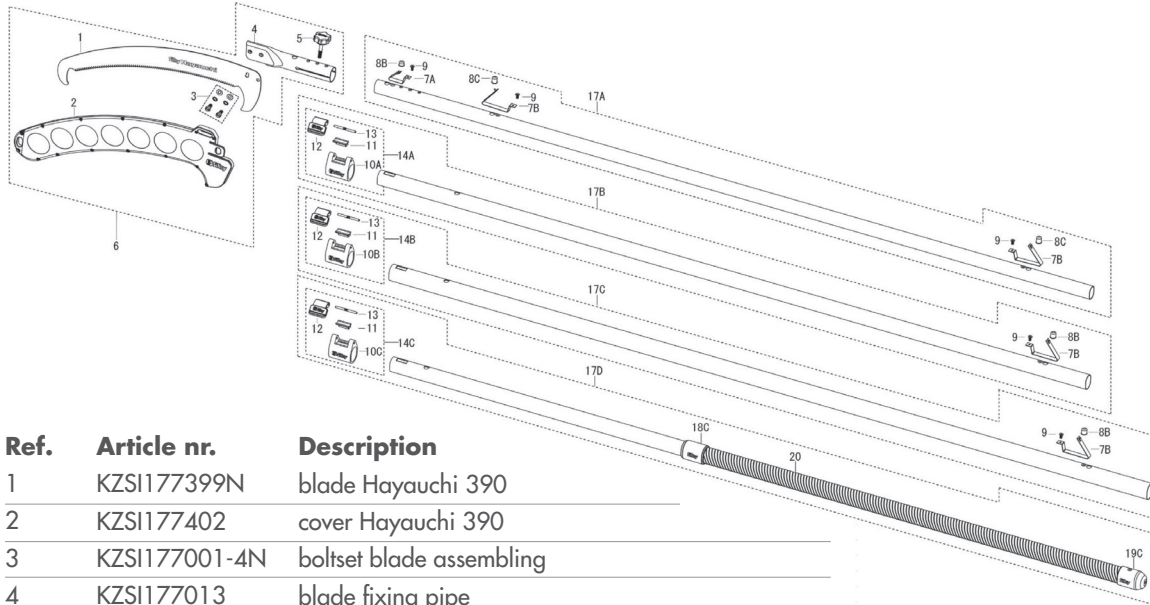

Silky Teleskopsäge Hayauchi

Ersatzteilliste Silky Teleskopsäge

Hayauchi 6300 - (Art.-Nr. 64 05 90)

Ersatzteilbestellung: ersatzteile@meyer-shop.com

Ref.	Article nr.	Description
1	KZSI177399N	blade Hayauchi 390
2	KZSI177402	cover Hayauchi 390
3	KZSI177001-4N	boltset blade assembling
4	KZSI177013	blade fixing pipe
5	KZSI1770450	bolt fixing pipe (new 2011)
6	KZSI177401	blade complete with cover & pipe
7A	KZSI1770448	spring push button (new 2011)
7B	KZSI3700478	spring push button
	KZSI1770465	spring push button - old version w/o bolt (2006)
8B	KZSI1770496	push button middle
8C	KZSI1770497	push button large
9	KZSI3700477	spring fixing bolt
10A	KZSI1770466	shaking-proof cover small
10B	KZSI1770467	shaking-proof cover middle
10C	KZSI1770472	shaking-proof cover large
11	KZSI1770471	shaking-proof spacer
12	KZSI1770469	shaking-proof red lever
13	KZSI3700470	shaking-proof rod pin
14A	KZSI1773952	shaking-proof stopper set small
14B	KZSI1773953	shaking-proof stopper set middle
14C	KZSI1773954	shaking-proof stopper set large
17A	KZSI1770474	upper pole 6300
17B	KZSI1770475	middle/upper pole 6300
17C	KZSI1770476	middle/lower pole 6300
17D	KZSI1770477	lower pole 6300
18C	KZSI1770492	rubber sleeve
19C	KZSI1770495	rubber sole
20	KZSI1770402	rubber grip tape
	KSI017940	pole only